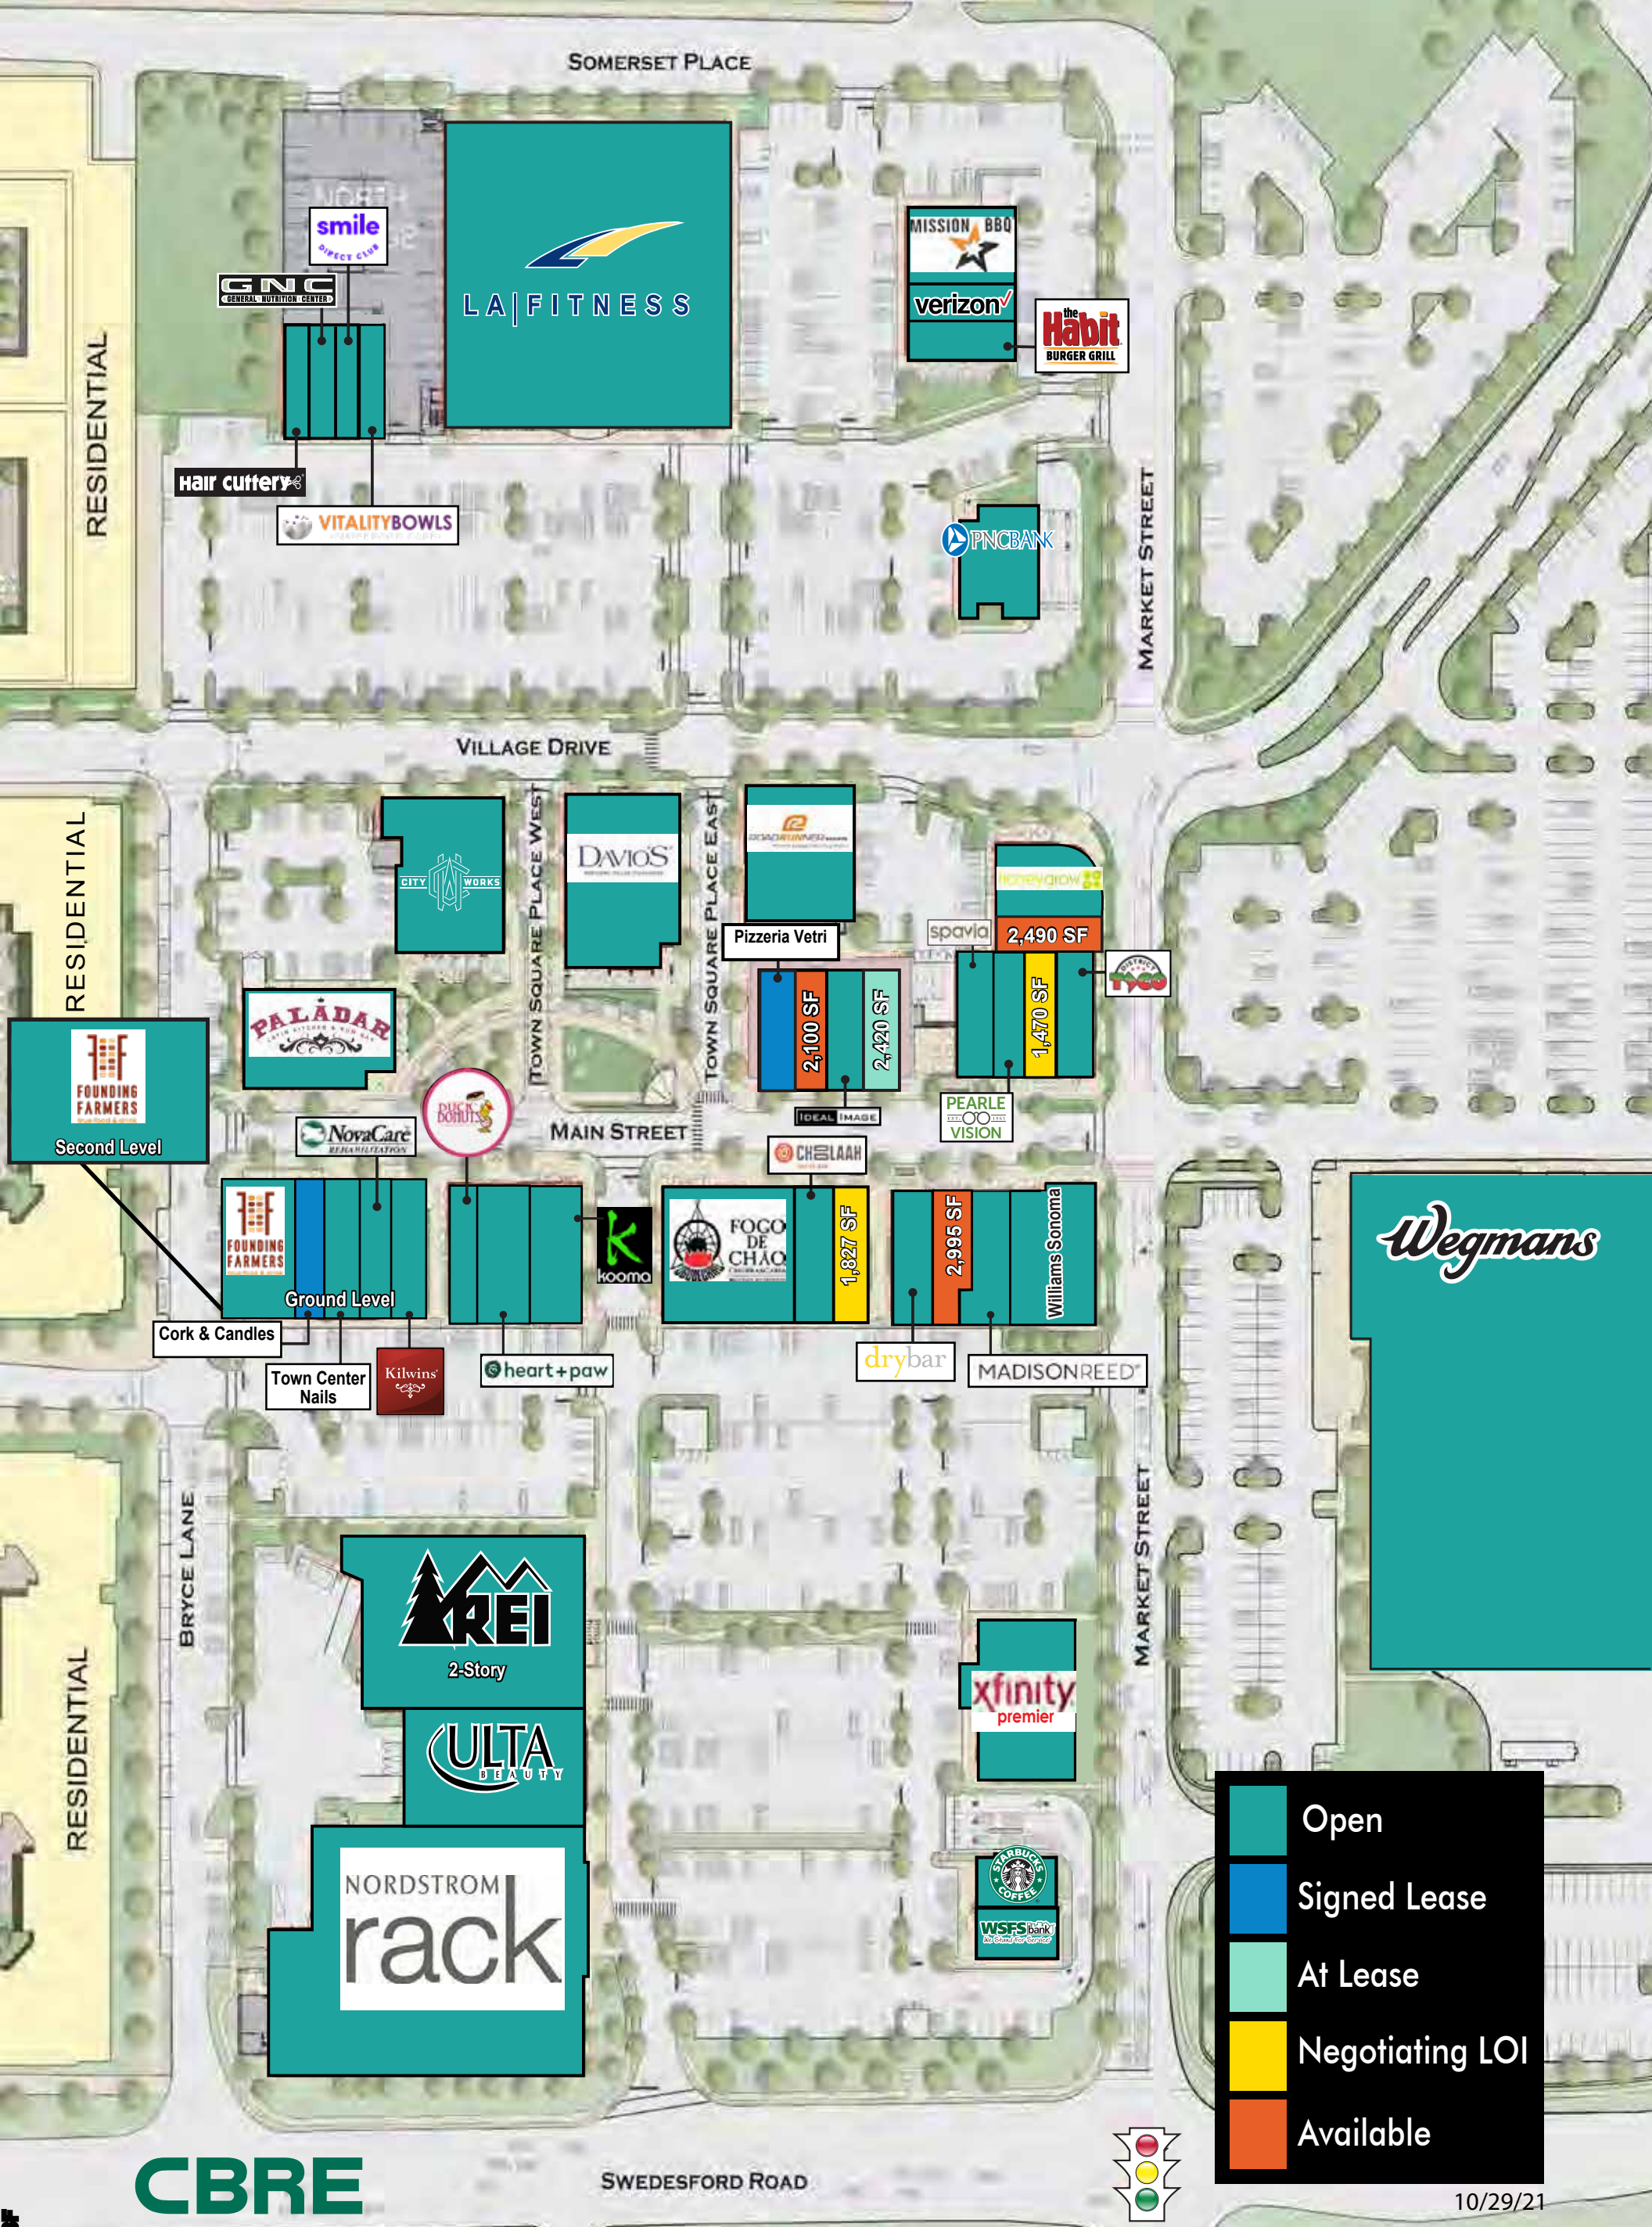

# KING OF PRUSSIA TOWN CENTER

## LEASE STATUS PLAN

- Open
- Signed Lease
- At Lease
- Negotiating LOI
- Available