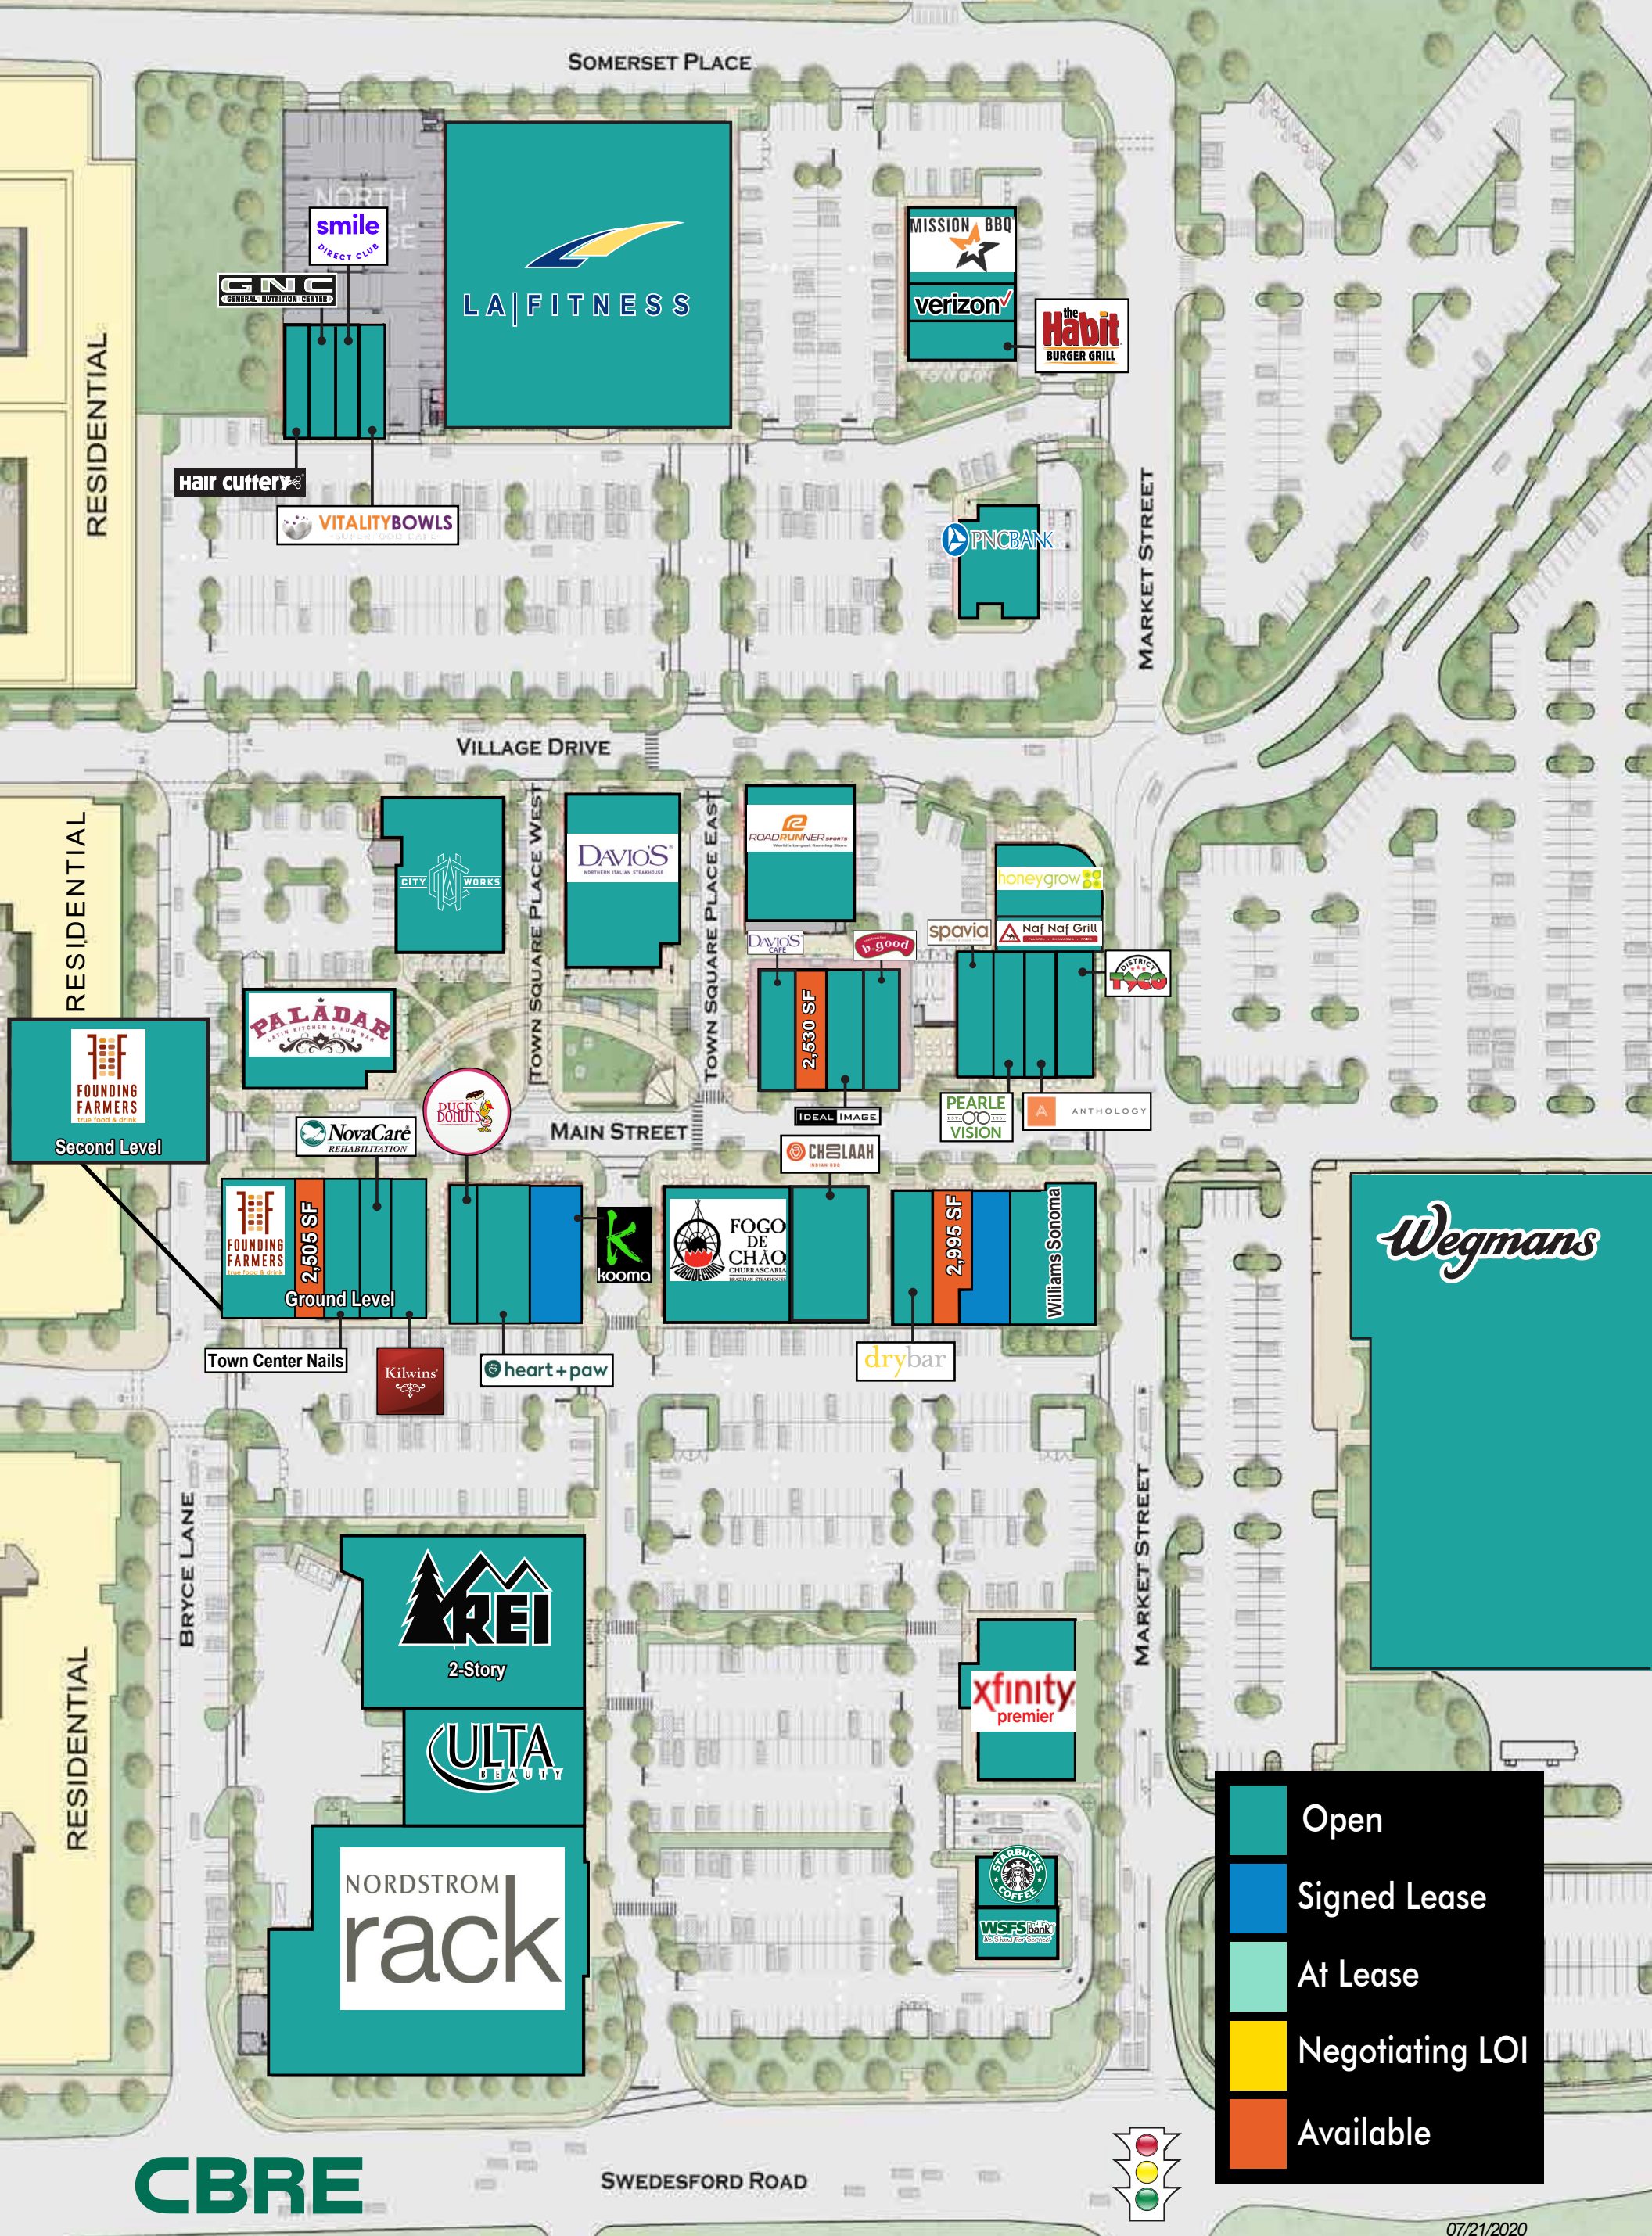

KING OF PRUSSIA TOWN CENTER

LEASE STATUS PLAN

	Open
	Signed Lease
	At Lease
	Negotiating LOI
	Available